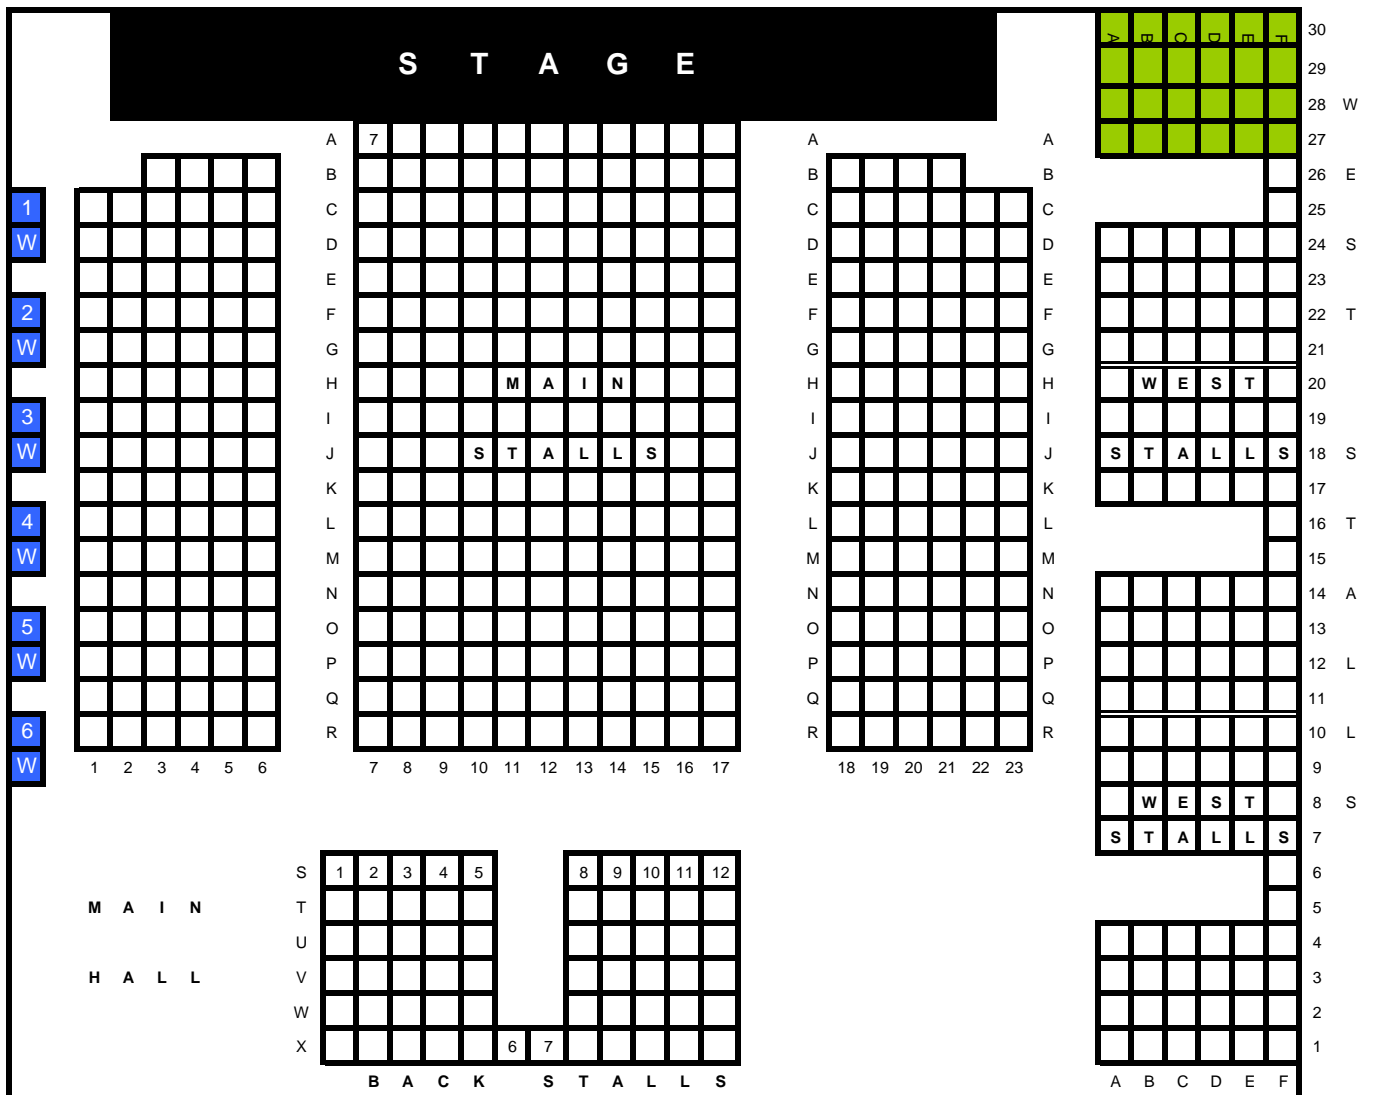

Woodville Halls

NORMAL SEATING
 1 ONE HELPER
W ONE WHEELCHAIR SPACE

RESTRICTED VIEW SEAT

STAGE AREA

ALL NEW THEATRE SEATING

FROM 15th SEPTEMBER